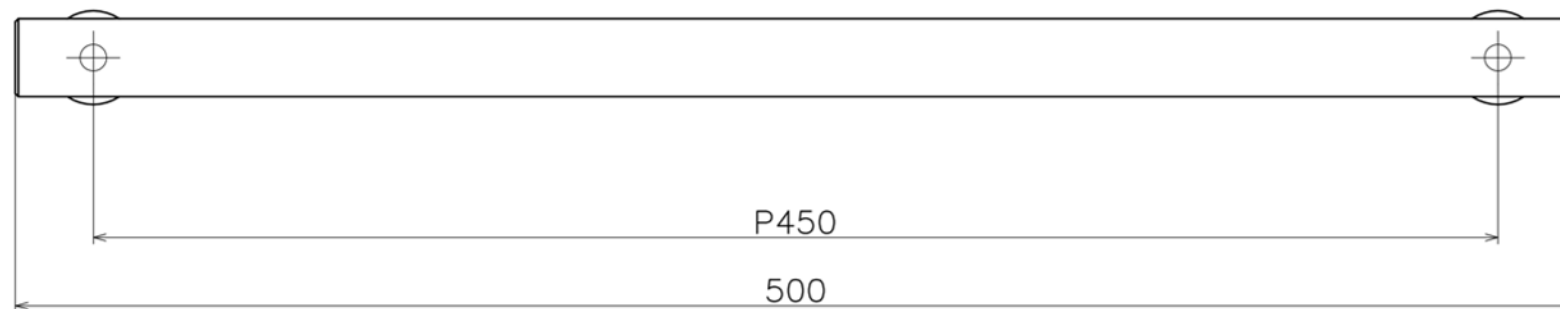

SH-015-XX-2

Finish	Product Code
Chrome	SH-015-XC-2
Polished	SH-015-XP-2
Blasted Silver	SH-015-XS-2
Blasted Black	SH-015-XK-2

(S=1:2)
KAWAJUN
 河渾株式会社