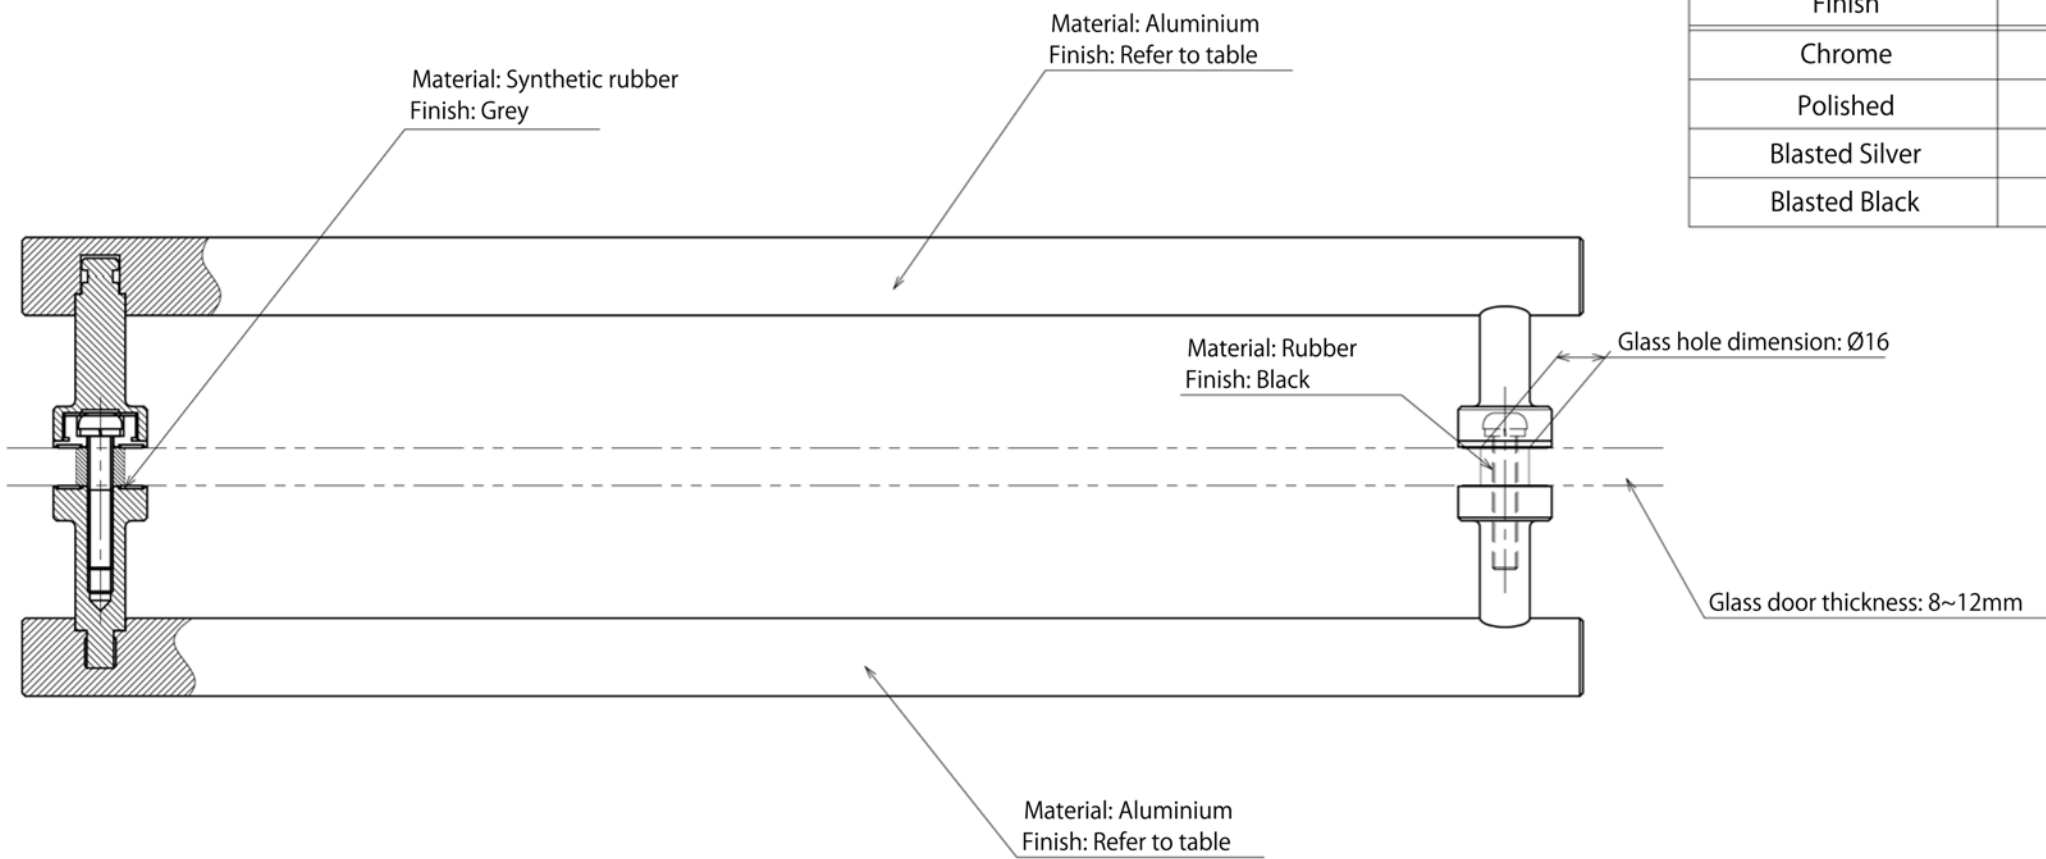

SH-015-XX-2

Finish	Product Code
Chrome	SH-015-XC-2
Polished	SH-015-XP-2
Blasted Silver	SH-015-XS-2
Blasted Black	SH-015-XK-2

(S=1:2)
KAWAJUN
 河渾株式会社