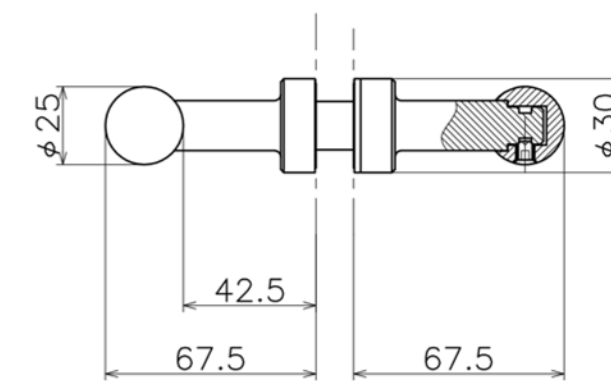

SH-015-XX-2

Finish	Product Code
Chrome	SH-015-XC-2
Polished	SH-015-XP-2
Blasted Silver	SH-015-XS-2
Blasted Black	SH-015-XK-2

(S=1:2)
KAWAJUN
 河渾株式会社